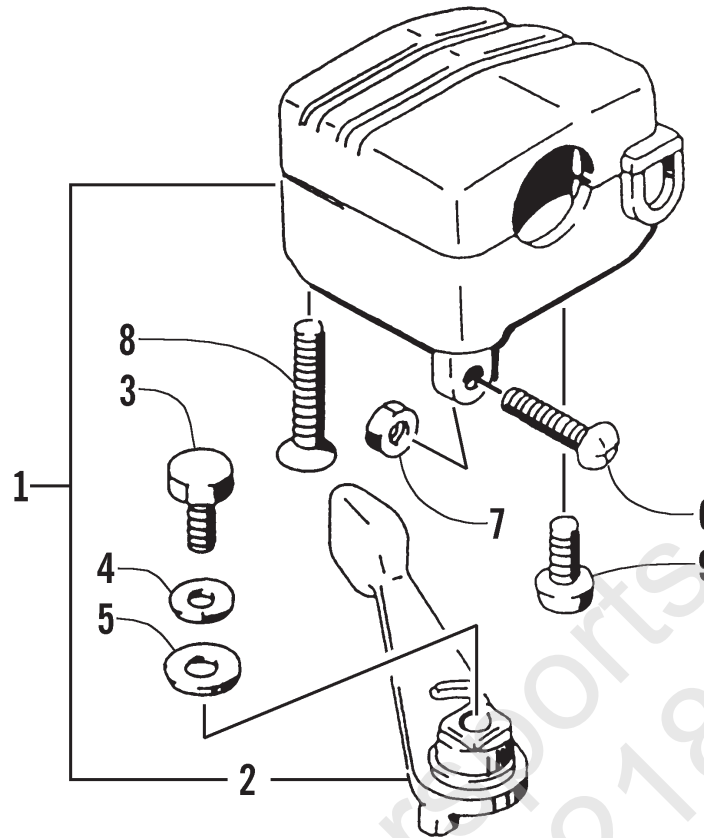

ELECTRICAL COMPONENTS ASSEMBLY

0732-322

Ref.	Part No.	Qty.	Description	Ref.	Part No.	Qty.	Description
1	3530-001	1	Relay, Starter Motor - Assembly	6	3430-008	1	Seal, Spark Plug
2	3423-020	2	Screw, Cap	7	3430-009	1	Seal, High Tension Cord
3	3430-014	1	CDI Unit	8	3530-008	1	Relay, Neutral Start - Assembly
4	3530-004	1	Coil, Ignition - Assembly	9	8476-616	2	Screw, Cap
5	3430-007	1	Cap, Spark Plug	10	0630-098	1	Fuse, 30 Amp

CONTROL SWITCH HOUSING ASSEMBLY

0732-323

Ref.	Part No.	Qty.	Description	Ref.	Part No.	Qty.	Description
1	3509-001	1	Switch, Handle - Assembly (inc. 2-5)	4	3423-196	1	• Screw, Cap
2	3409-009	1	• Lever, Choke	5	3423-197	1	• Screw, Cap
3	3409-010	1	• Cover, Choke				