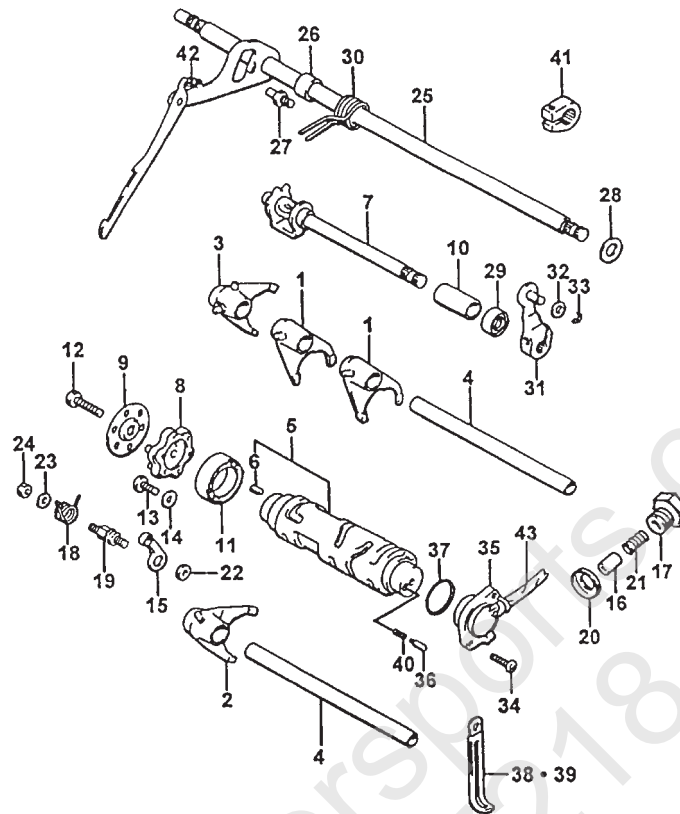

GEAR SHIFTING ASSEMBLY

0732-316

Ref.	Part No.	Qty.	Description	Ref.	Part No.	Qty.	Description
1	3446-038	2	Fork, (No. 2)	23	3423-142	1	Washer, Cam Stopper Arm
2	3446-039	1	Fork, (No. 3)	24	3004-488	1	Nut, Cam Stopper Arm Support
3	3446-040	1	Fork, Reverse	25	3446-223	1	Shaft, Gear Shift (inc. 42)
4	3446-052	2	Shaft, Gear Shift Fork	26	3446-054	1	Spacer, Gear Shift Shaft
5	3446-041	1	Cam, Gear Shift (inc. 6)	27	3446-056	1	Stopper, Gear Shift Arm
6	3423-114	1	● Pin, Gear Shift	28	3402-068	1	Seal, Gear Shift Shaft Oil
7	3446-042	1	Cam, Reverse Shift	29	3402-076	1	Seal, Reverse Shift Oil
8	3446-049	1	Plate, Gear Shift Cam	30	3402-094	1	Spring, Gear Shift Return
9	3446-050	1	Guide, Gear Shift Cam Plate	31	3446-055	1	Arm, Reverse Gear Shift
10	3402-014	1	Spacer, Reverse Shift Cam	32	3423-204	1	Washer, Gear Shift Cable Arm
11	3402-051	1	Bearing, Gear Shift Cam	33	3423-168	1	E Ring, Gear Shift Cable Arm
12	3423-125	1	Bolt, Clutch Release Arm	34	3423-166	2	Screw, Cap
13	3004-552	2	Screw, Cam Bearing Retainer	35	3430-015	1	Base Assembly
14	3423-135	2	Retainer, Bearing	36	3423-044	1	Contact, Neutral
15	3446-043	1	Stopper, Gear Shift Cam	37	3423-059	1	O-Ring, Neutral
16	3446-117	1	Stopper, Reverse Shift Cam	38	3004-787	1	Clamp
17	3446-046	1	Plug, Oil	39	3002-964	1	Clamp
18	3446-047	1	Spring, Shift Cam Stopper Arm	40	3402-087	1	Spring
19	3446-048	1	Support, Shift Cam Stopper	41	3402-008	1	Boss, Gear Shift
20	3402-012	1	Gasket, Cam Stopper Housing	42	3402-093	1	Spring, Gear Shift
21	3402-088	1	Spring, Reverse Cam Stopper	43	0706-990	AR	Tape, Foil
22	3423-141	1	Washer, Gear Shift Cam