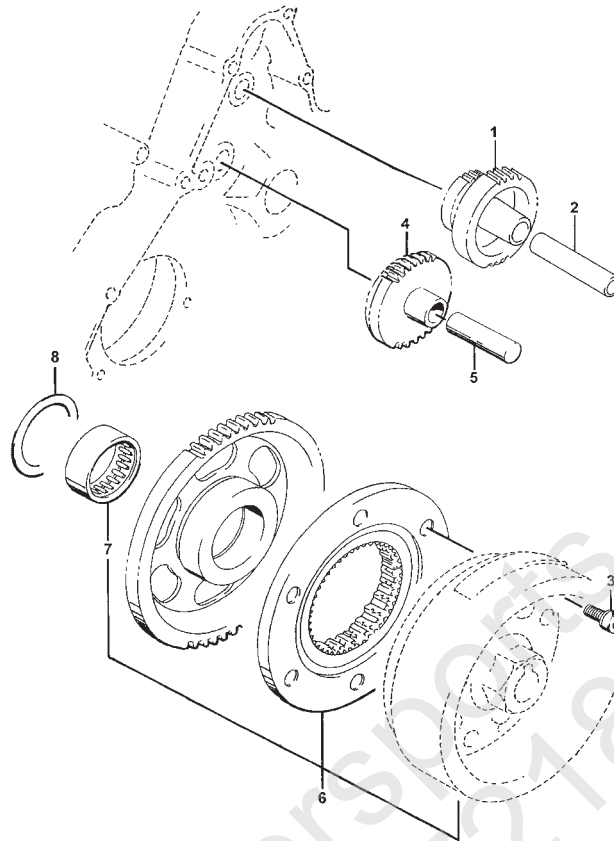

STARTER CLUTCH ASSEMBLY

0733-822

Ref.	Part No.	Qty.	Description	Ref.	Part No.	Qty.	Description
1	<u>3402-344</u>	1	Gear, Starter Idle	5	3423-042	1	Pin
2	<u>3423-331</u>	1	Pin	6	3402-122	1	Clutch, Starter - Set (inc. 7)
3	3423-102	6	Screw, Cap	7	3402-063	1	● Bearing
4	3402-124	1	Gear, Starter Idle	8	3423-104	1	Washer