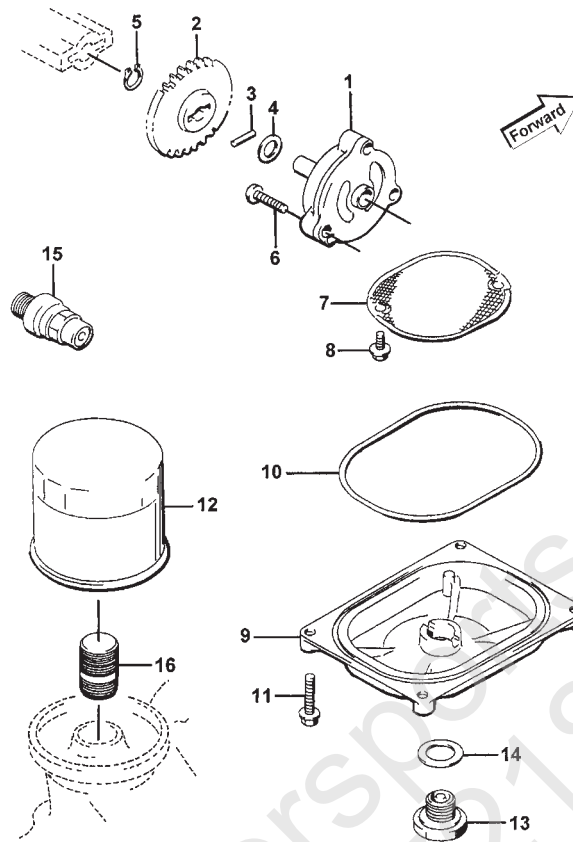

STARTER CLUTCH ASSEMBLY

0733-822

Ref.	Part No.	Qty.	Description	Ref.	Part No.	Qty.	Description
1	<u>3402-344</u>	1	Gear, Starter Idle	5	3423-042	1	Pin
2	<u>3423-331</u>	1	Pin	6	3402-122	1	Clutch, Starter - Set (inc. 7)
3	3423-102	6	Screw, Cap	7	3402-063	1	● Bearing
4	3402-124	1	Gear, Starter Idle	8	3423-104	1	Washer

CRANK BALANCER ASSEMBLY

0732-306

Ref.	Part No.	Qty.	Description	Ref.	Part No.	Qty.	Description
1	3402-345	1	Balancer, Crank	9	3423-107	1	Washer
2	3402-050	2	Bearing	10	3423-200	1	Circlip
3	3423-033	1	Washer	11	3402-150	1	Gear, Oil Pump Drive
4	3402-128	1	Gear, Driven	12	3423-114	1	Pin
5	3402-129	1	Race, Driven Gear Inner	13	3402-151	1	Spacer
6	3423-106	3	Pin	14	3423-025	1	Nut, Lock
7	3402-090	6	Spring	15	3423-029	1	Washer
8	3004-540	1	Key				

CAM SHAFT VALVE ASSEMBLY

0732-307

Ref.	Part No.	Qty.	Description	Ref.	Part No.	Qty.	Description
1	3402-027	1	Cam Shaft	12	3402-078	4	Seal, Oil
2	3402-131	1	Sprocket	13	3402-140	1	Shaft, Rocker Arm
3	3423-047	1	Pin	14	3402-141	1	Shaft, Rocker Arm
4	3423-073	1	Washer	15	3423-031	2	Washer
5	3423-013	2	Screw, Cap	16	3402-040	2	Plug, Shaft
6	3423-071	1	C-Ring	17	3402-012	2	Gasket
7	3402-138	1	Arm, Valve Rocker (inc. 8-9)	18	3402-142	2	Valve, Intake
8	3423-075	2	• Screw, Cap	19	3402-143	2	Valve, Exhaust
9	3423-076	2	• Nut	20	3402-144	4	Spring, Valve - Set
10	3402-139	1	Arm, Valve Rocker (inc. 8-9)	21	3402-146	4	Retainer, Spring
11	3402-148	4	Seat, Spring	22	3402-147	8	Cotter, Valve

CAM CHAIN ASSEMBLY

0732-308

Ref.	Part No.	Qty.	Description	Ref.	Part No.	Qty.	Description
1	3402-133	1	Chain, Cam	6	3402-136	1	Adjuster, Tensioner - Assembly
2	3402-134	1	Guide, Chain	7	3402-137	1	Gasket
3	3402-135	1	Tensioner, Chain	8	3004-475	2	Screw, Cap
4	3423-074	1	Screw, Cap	9	3003-290	2	Gasket
5	3003-188	1	Washer				