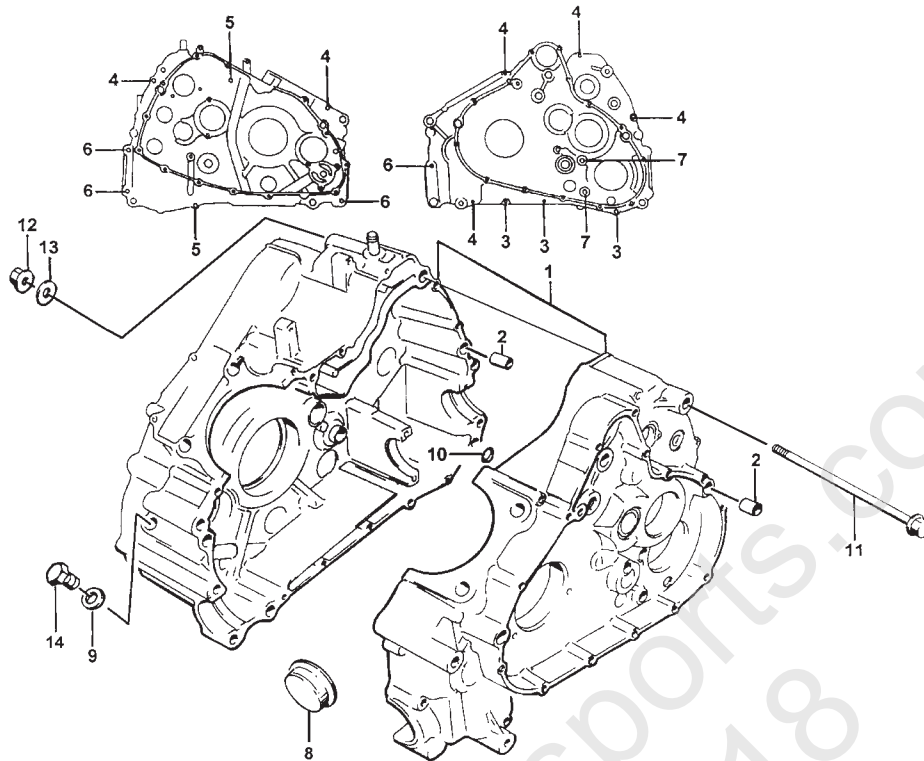

CRANKCASE ASSEMBLY

0732-935

Ref.	Part No.	Qty.	Description	Ref.	Part No.	Qty.	Description
1	3402-337	1	Crankcase Set (inc. 2-8)	8	3423-208	1	● Plug
2	3423-088	4	● Pin	9	3402-011	1	Gasket
3	3423-091	3	● Screw, Cap	10	3423-052	1	O-Ring
4	3423-092	6	● Screw, Cap	11	3423-009	3	Screw, Cap
5	3423-094	2	● Screw, Cap	12	3423-024	3	Nut
6	0693-303	4	● Screw, Cap	13	3004-278	3	Washer
7	3423-093	2	● Screw, Cap	14	3423-095	1	Plug, Oil Gallery