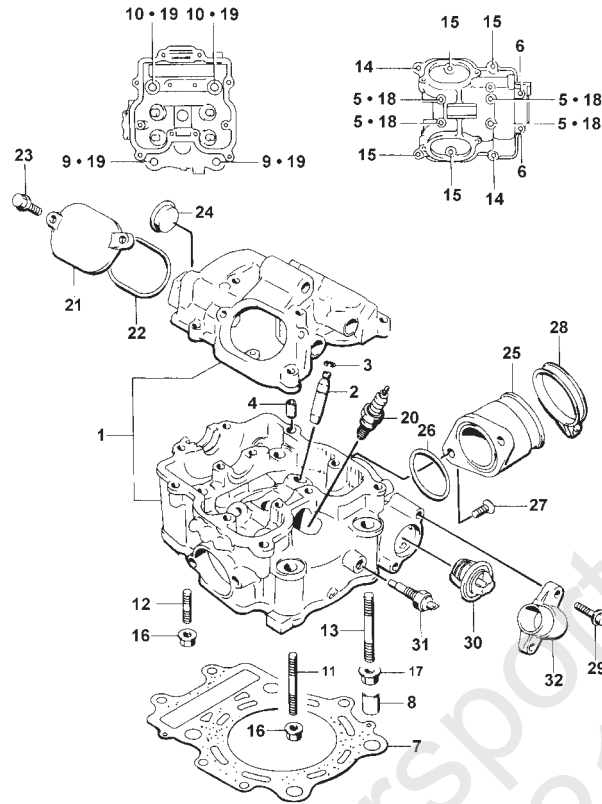

CYLINDER HEAD ASSEMBLY

(Complete Gasket Set p/n 3402-107)

0732-300 *Not Illustrated

Ref.	Part No.	Qty.	Description	Ref.	Part No.	Qty.	Description
1	3402-098	1	Head, Cylinder - Assembly (inc. 2-6)	18	3003-290	4	Gasket
2	3402-099	4	● Guide, Valve	19	3402-010	4	Gasket, Head Nut
3	3423-068	4	● Circlip	20	0217-705	1	Spark Plug (NGK CR8E)
4	3423-043	2	● Pin	21	3402-100	2	Cap, Inspection
5	3423-006	4	● Screw, Cap	22	3402-101	2	O-Ring
6	3008-376	2	● Screw, Cap	23	3004-341	4	Screw, Cap
7	3402-163	1	Gasket, Cylinder Head	24	3402-035	1	Plug, Cylinder Head
8	3423-088	2	Pin	25	3402-149	1	Pipe, Intake - Assembly (inc. 26)
9	3423-015	2	Screw, Cap	26	<u>3423-332</u>	1	● O-Ring
10	3423-016	2	Screw, Cap	27	3423-019	2	Screw, Cap
11	3423-089	2	Screw, Cylinder Head Stud	28	3402-086	1	Clamp
12	3423-087	2	Screw, Cylinder Head Stud	29	3004-341	2	Screw, Cap
13	3423-203	1	Bolt, Stud	30	3413-005	1	Thermostat
14	3423-007	2	Screw, Cap	31	<u>3430-038</u>	1	Switch, Water Temp - Assembly
15	3004-376	4	Screw, Cap	32	3413-004	1	Cover, Thermostat
16	3004-488	4	Nut	33	3402-048	1	Plug, Frost*
17	3004-326	1	Nut