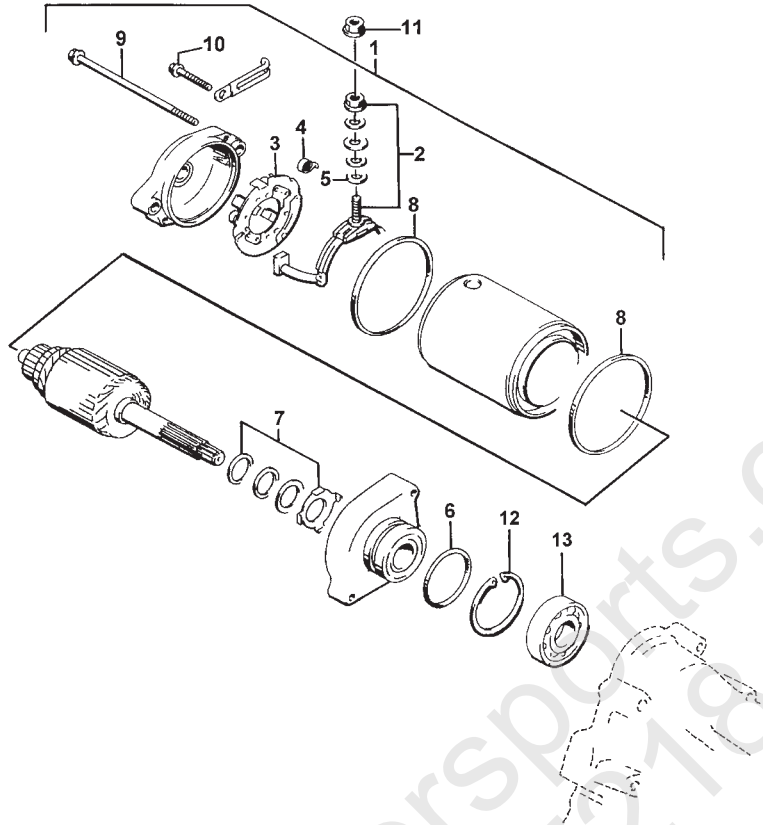

STARTER MOTOR ASSEMBLY

0732-320

Ref.	Part No.	Qty.	Description	Ref.	Part No.	Qty.	Description
1	3545-012	1	Motor, Starter Assembly (inc. 2-9)	8	3008-553	2	• O-Ring
2	3008-094	1	• Terminal Set, Brush	9	3423-085	2	• Screw, Cap
3	3008-095	1	• Holder Set, Brush	10	3423-162	2	Screw, Cap
4	3008-096	4	• Spring, Brush	11	3423-195	1	Nut
5	3008-164	1	• O-Ring	12	3423-201	1	Circlip
6	3423-084	1	• O-Ring	13	3402-043	1	Bearing, Pinion Shaft
7	3436-001	1	• Washer Set