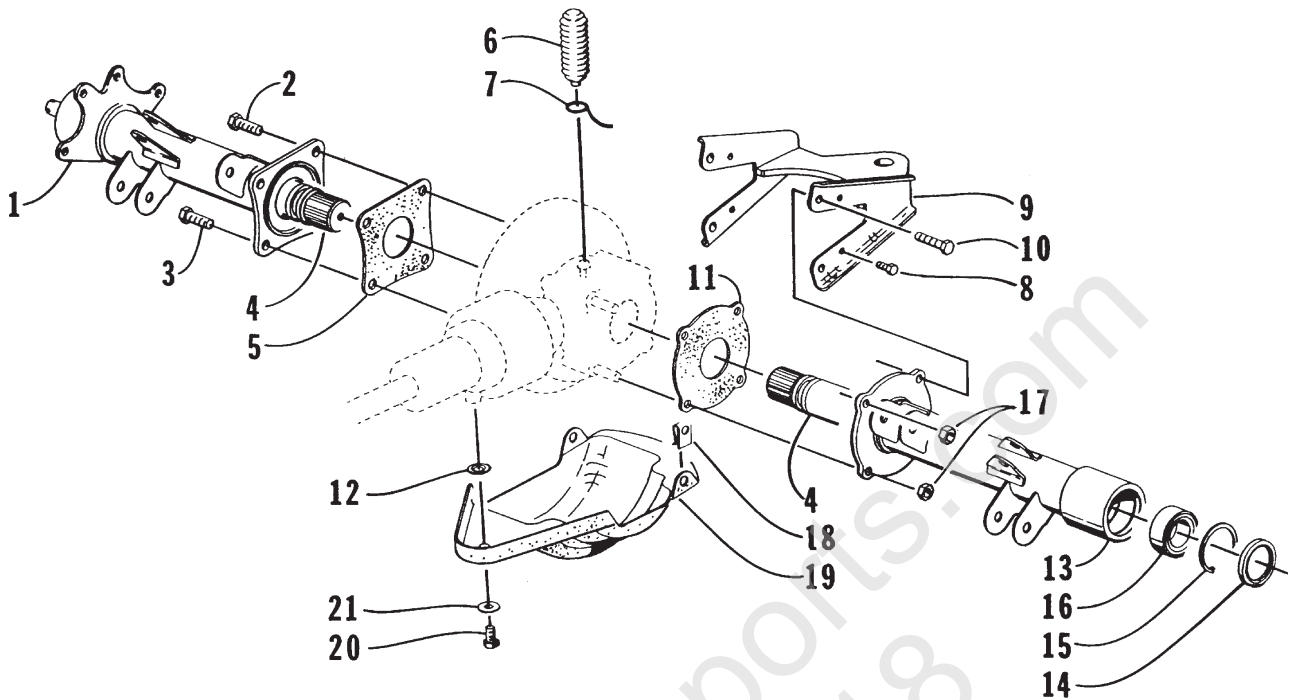

REAR AXLE ASSEMBLY

0733-408

Ref.	Part No.	Qty.	Description	Ref.	Part No.	Qty.	Description
1	0502-050	1	Housing, Axle - Rear Right	12	0423-010	1	Washer, Shoulder
2	8409-030	2	Screw, Cap	13	0502-005	1	Housing, Axle - Rear Left
3	8409-025	1	Screw, Cap	14	0402-068	2	Seal
4	0402-191	2	Axle - Rear	15	0423-033	2	C-Clip
5	0402-139	1	Gasket, Rear Axle - Right	16	0402-003	2	Bearing, Wheel Hub - Rear
6	0402-147	1	Bladder, Case	17	8424-802	2	Nut
7	0123-811	1	Tie, Cable	18	0423-031	2	Nut, Speed
8	8476-616	2	Screw, Cap	19	0406-097	1	Panel, Gear Case - Rear
9	0506-135	1	Hitch, Trailer	20	8408-820	1	Screw, Cap
10	8408-840	2	Screw, Cap	21	8050-252	1	Washer
11	0402-138	1	Gasket, Rear Axle - Left				