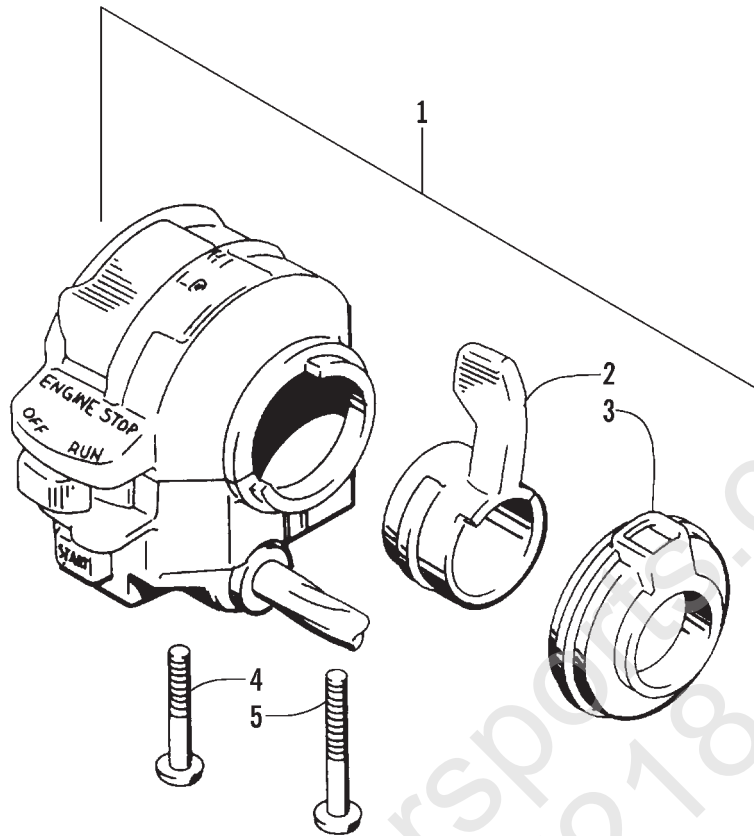

MAGNETO ASSEMBLY

0732-321

Ref.	Part No.	Qty.	Description	Ref.	Part No.	Qty.	Description
1	3430-011	1	Stator Assembly	6	3423-005	3	Screw, Cap
2	3430-012	1	Rotor	7	3430-005	1	Clamp, Magneto (No. 1)
3	3423-162	3	Bolt, Magneto	8	3430-006	1	Clamp, Magneto (No. 2)
4	0691-785	1	Key, Magneto	9	3002-964	1	Clamp, Magneto (No. 3)
5	3423-086	1	Nut, Magneto				

ELECTRICAL COMPONENTS ASSEMBLY

0732-322

Ref.	Part No.	Qty.	Description	Ref.	Part No.	Qty.	Description
1	3530-001	1	Relay, Starter Motor - Assembly	6	3430-008	1	Seal, Spark Plug
2	3423-020	2	Screw, Cap	7	3430-009	1	Seal, High Tension Cord
3	3430-014	1	CDI Unit	8	3530-008	1	Relay, Neutral Start - Assembly
4	3530-004	1	Coil, Ignition - Assembly	9	8476-616	2	Screw, Cap
5	3430-007	1	Cap, Spark Plug	10	0630-098	1	Fuse, 30 Amp