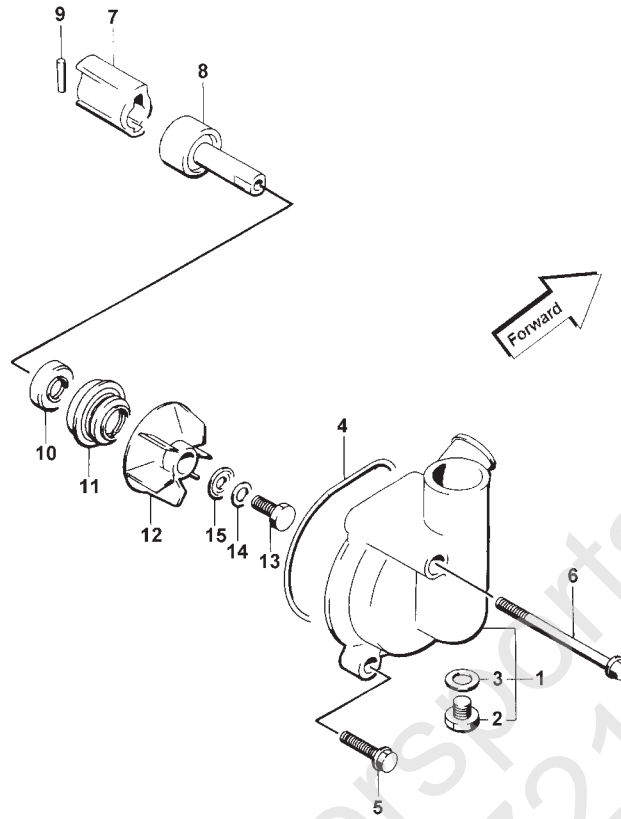

WATER PUMP ASSEMBLY

0732-311

Ref.	Part No.	Qty.	Description	Ref.	Part No.	Qty.	Description
1	3402-159	1	Case, Water Pump (inc. 2-3)	9	3423-046	1	Pin
2	3423-185	1	• Screw, Cap	10	3003-356	1	Seal, Pump Drive
3	3003-188	1	• Gasket	11	3003-466	1	Seal, Mechanical
4	3423-078	1	O-Ring	12	3413-001	1	Impeller
5	3004-507	2	Screw, Cap	13	3003-426	1	Screw, Cap
6	3423-119	1	Screw, Cap	14	3003-431	1	Washer
7	3413-010	1	Joint, Pump Drive	15	3003-432	1	Gasket
8	3413-002	1	Shaft, Water Pump w/Bearing