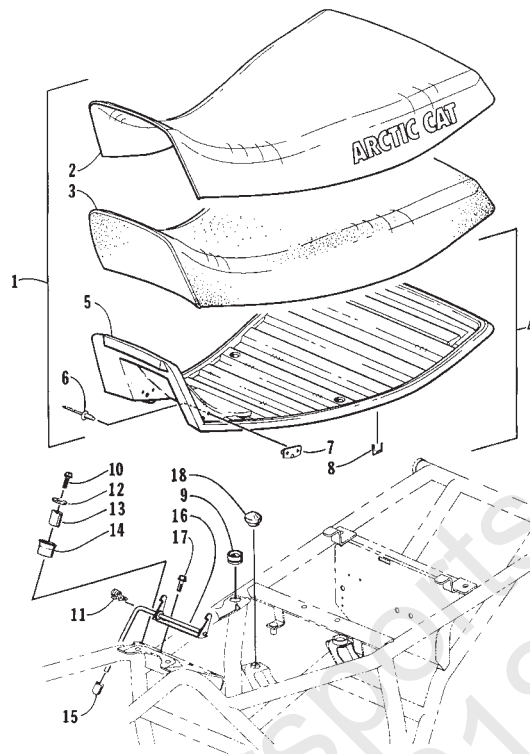

DECALS

0733-782

Ref.	Part No.	Qty.	Description	Ref.	Part No.	Qty.	Description
1	0411-098	1	Decal, Warning - Front Rack Load	8	0411-118	1	Decal, Side Right
2	0411-117	1	Decal, Front		0411-119	1	Decal, Side Left
3	3611-002	1	Decal, "Made In U.S.A."	9	0411-123	1	Decal, Warning - Tire Pressure
4	0411-045	1	Decal, Warning - Turn	10	0411-127	1	Decal, Fuel Valve
5	0411-008	1	Decal, Warning Reverse/Pre-Ride	11	0411-099	1	Decal, Warning - Rear Rack Load
6	0411-040	1	Decal, Warning - Age	12	0411-043	1	Decal, "Arctic Cat"
7	0411-010	1	Decal, Warning - General	13	0411-013	1	Decal, Warning - Towing
				14	0411-003	1	Decal, Shift Pattern

FRAME AND RELATED PARTS

0733-783

Ref.	Part No.	Qty.	Description	Ref.	Part No.	Qty.	Description
1	0506-133	1	Frame, Main	10	0406-354	1	Panel, Belly
2	0409-001	2	Headlight Assembly (inc. 3-4)	11	0506-066	1	Footrest - Right
3	0409-005	2	• Bulb, Headlight		0506-067	1	Footrest - Left
4	0123-950	2	• Screw, Machine	12	0406-175	1	Screen, Bumper - Lower
5	8409-020	6	Screw, Cap	13	8424-802	6	Nut
6	8408-816	8	Screw, Cap	14	8408-850	2	Screw, Cap
7	0423-010	10	Washer, Shoulder	15	0406-262	2	Mount, Headlight
8	8474-616	10	Screw, Machine	16	0406-261	2	Yoke, Headlight
9	0506-192	1	Guard, Brush	17	8053-242	2	Washer, Lock