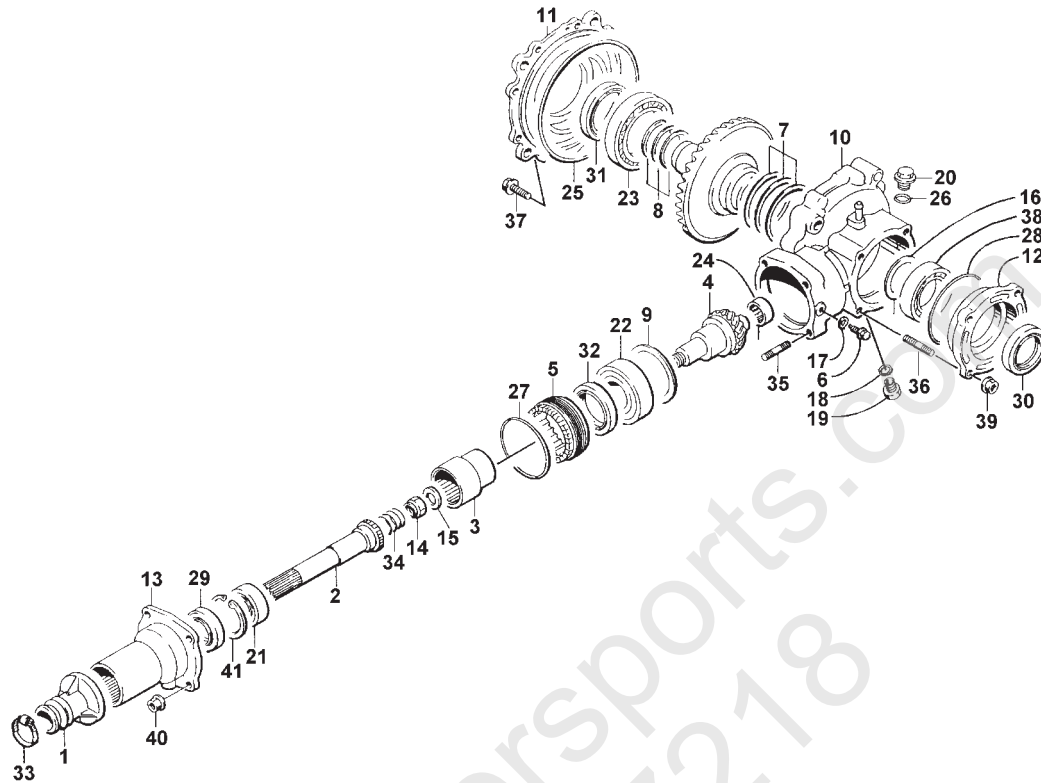

CAM CHAIN ASSEMBLY

0732-308

Ref.	Part No.	Qty.	Description	Ref.	Part No.	Qty.	Description
1	3402-133	1	Chain, Cam	6	3402-136	1	Adjuster, Tensioner - Assembly
2	3402-134	1	Guide, Chain	7	3402-137	1	Gasket
3	3402-135	1	Tensioner, Chain	8	3004-475	2	Screw, Cap
4	3423-074	1	Screw, Cap	9	3003-290	2	Gasket
5	3003-188	1	Washer				

SHIFTER ASSEMBLY

0732-938

Ref.	Part No.	Qty.	Description	Ref.	Part No.	Qty.	Description
1	3446-046	1	Plug, Oil	4	3402-071	1	Seal, Oil
2	3446-225	1	Shaft, Shift	5	3005-167	1	Washer, Shaft - Left
3	3402-012	1	Gasket, Oil Plug	6	3423-193	1	Circlip, Shaft - Left