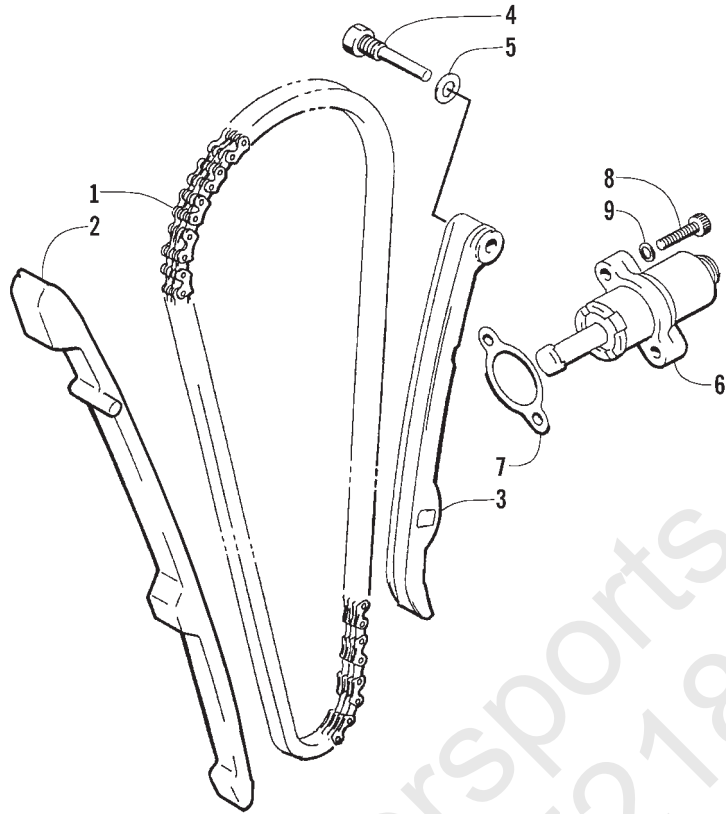

CRANK BALANCER ASSEMBLY

0732-306

Ref.	Part No.	Qty.	Description	Ref.	Part No.	Qty.	Description
1	3402-345	1	Balancer, Crank	9	3423-107	1	Washer
2	3402-050	2	Bearing	10	3423-200	1	Circlip
3	3423-033	1	Washer	11	3402-150	1	Gear, Oil Pump Drive
4	3402-128	1	Gear, Driven	12	3423-114	1	Pin
5	3402-129	1	Race, Driven Gear Inner	13	3402-151	1	Spacer
6	3423-106	3	Pin	14	3423-025	1	Nut, Lock
7	3402-090	6	Spring	15	3423-029	1	Washer
8	3004-540	1	Key				

CAM CHAIN ASSEMBLY

0732-308

Ref.	Part No.	Qty.	Description	Ref.	Part No.	Qty.	Description
1	3402-133	1	Chain, Cam	6	3402-136	1	Adjuster, Tensioner - Assembly
2	3402-134	1	Guide, Chain	7	3402-137	1	Gasket
3	3402-135	1	Tensioner, Chain	8	3004-475	2	Screw, Cap
4	3423-074	1	Screw, Cap	9	3003-290	2	Gasket
5	3003-188	1	Washer				