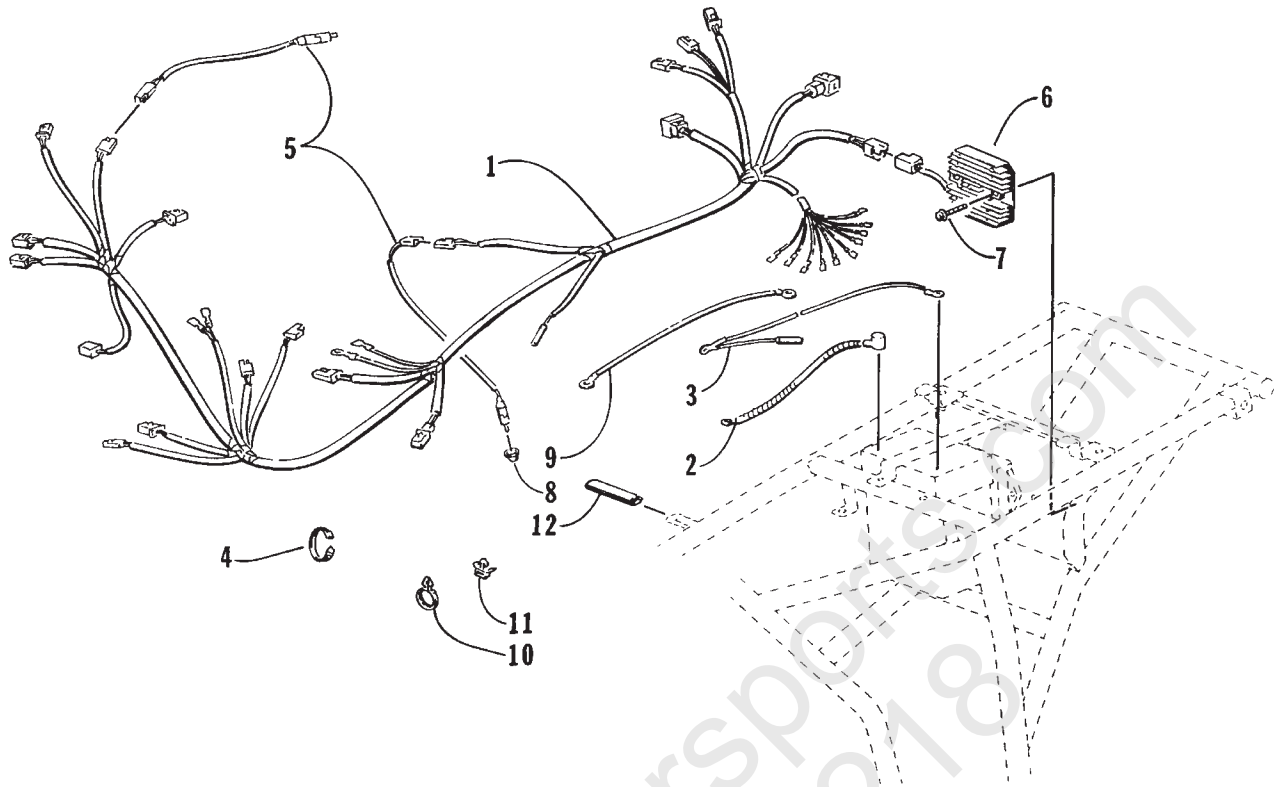

REAR AXLE ASSEMBLY

0733-408

Ref.	Part No.	Qty.	Description	Ref.	Part No.	Qty.	Description
1	0502-050	1	Housing, Axle - Rear Right	12	0423-010	1	Washer, Shoulder
2	8409-030	2	Screw, Cap	13	0502-005	1	Housing, Axle - Rear Left
3	8409-025	1	Screw, Cap	14	0402-068	2	Seal
4	0402-191	2	Axle - Rear	15	0423-033	2	C-Clip
5	0402-139	1	Gasket, Rear Axle - Right	16	0402-003	2	Bearing, Wheel Hub - Rear
6	0402-147	1	Bladder, Case	17	8424-802	2	Nut
7	0123-811	1	Tie, Cable	18	0423-031	2	Nut, Speed
8	8476-616	2	Screw, Cap	19	0406-097	1	Panel, Gear Case - Rear
9	0506-135	1	Hitch, Trailer	20	8408-820	1	Screw, Cap
10	8408-840	2	Screw, Cap	21	8050-252	1	Washer
11	0402-138	1	Gasket, Rear Axle - Left				