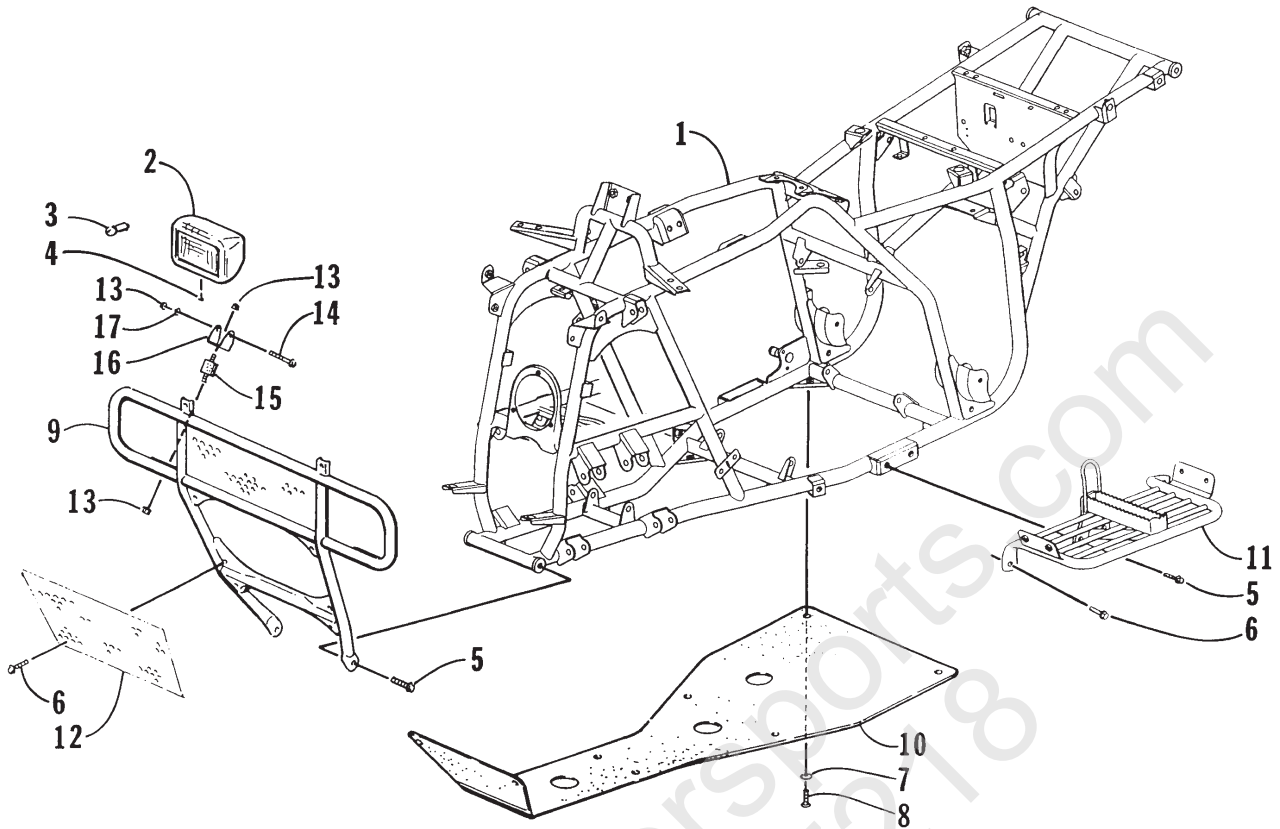

FRAME AND RELATED PARTS

0733-783

Ref.	Part No.	Qty.	Description	Ref.	Part No.	Qty.	Description
1	0506-133	1	Frame, Main	10	0406-354	1	Panel, Belly
2	0409-001	2	Headlight Assembly (inc. 3-4)	11	0506-066	1	Footrest - Right
3	0409-005	2	• Bulb, Headlight		0506-067	1	Footrest - Left
4	0123-950	2	• Screw, Machine	12	0406-175	1	Screen, Bumper - Lower
5	8409-020	6	Screw, Cap	13	8424-802	6	Nut
6	8408-816	8	Screw, Cap	14	8408-850	2	Screw, Cap
7	0423-010	10	Washer, Shoulder	15	0406-262	2	Mount, Headlight
8	8474-616	10	Screw, Machine	16	0406-261	2	Yoke, Headlight
9	0506-192	1	Guard, Brush	17	8053-242	2	Washer, Lock