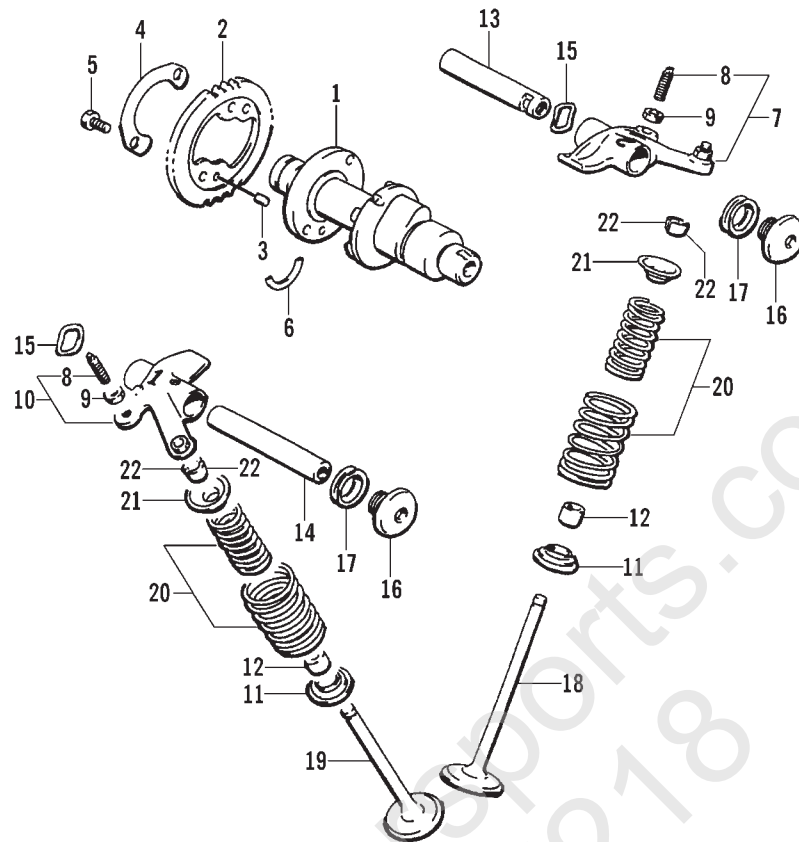

CAM SHAFT VALVE ASSEMBLY

0732-307

Ref.	Part No.	Qty.	Description	Ref.	Part No.	Qty.	Description
1	3402-027	1	Cam Shaft	12	3402-078	4	Seal, Oil
2	3402-131	1	Sprocket	13	3402-140	1	Shaft, Rocker Arm
3	3423-047	1	Pin	14	3402-141	1	Shaft, Rocker Arm
4	3423-073	1	Washer	15	3423-031	2	Washer
5	3423-013	2	Screw, Cap	16	3402-040	2	Plug, Shaft
6	3423-071	1	C-Ring	17	3402-012	2	Gasket
7	3402-138	1	Arm, Valve Rocker (inc. 8-9)	18	3402-142	2	Valve, Intake
8	3423-075	2	• Screw, Cap	19	3402-143	2	Valve, Exhaust
9	3423-076	2	• Nut	20	3402-144	4	Spring, Valve - Set
10	3402-139	1	Arm, Valve Rocker (inc. 8-9)	21	3402-146	4	Retainer, Spring
11	3402-148	4	Seat, Spring	22	3402-147	8	Cotter, Valve