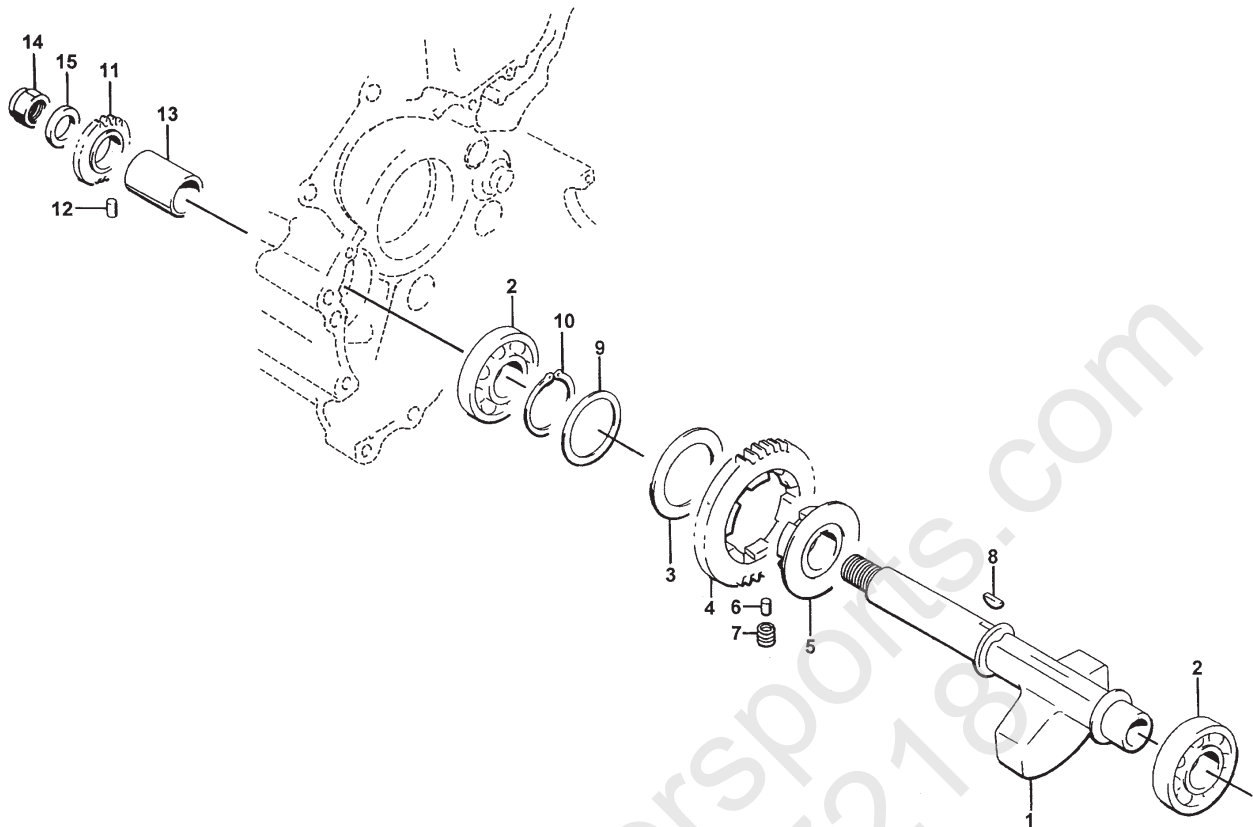

CRANK BALANCER ASSEMBLY

0732-306

Ref.	Part No.	Qty.	Description	Ref.	Part No.	Qty.	Description
1	3402-345	1	Balancer, Crank	9	3423-107	1	Washer
2	3402-050	2	Bearing	10	3423-200	1	Circlip
3	3423-033	1	Washer	11	3402-150	1	Gear, Oil Pump Drive
4	3402-128	1	Gear, Driven	12	3423-114	1	Pin
5	3402-129	1	Race, Driven Gear Inner	13	3402-151	1	Spacer
6	3423-106	3	Pin	14	3423-025	1	Nut, Lock
7	3402-090	6	Spring	15	3423-029	1	Washer
8	3004-540	1	Key