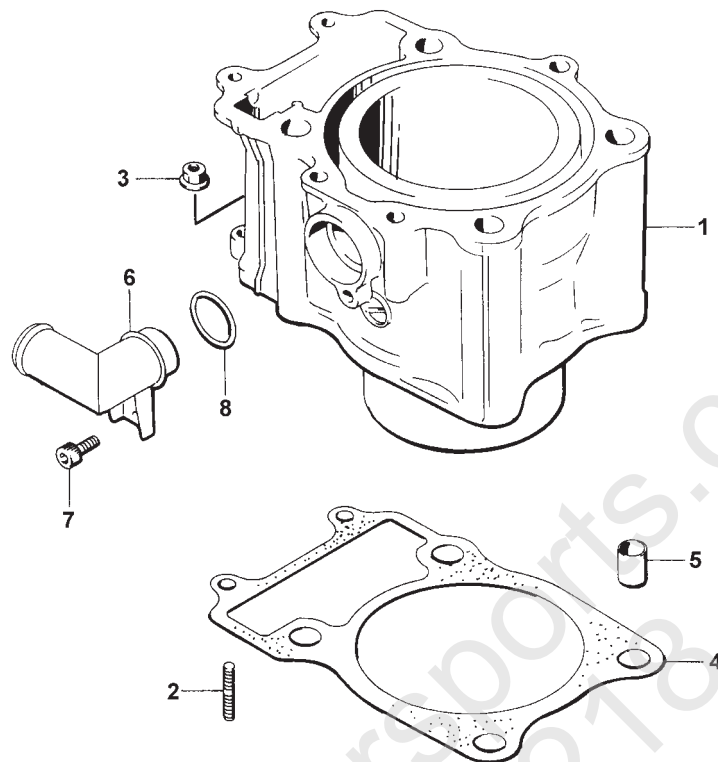

CYLINDER ASSEMBLY

0732-301

Ref.	Part No.	Qty.	Description	Ref.	Part No.	Qty.	Description
1	3402-102	1	Cylinder	5	3423-088	2	Pin
2	3423-090	2	Bolt, Stud	6	3413-006	1	Union, Water Hose
3	3004-488	2	Nut	7	3423-121	1	Screw, Cap
4	3402-103	1	Gasket, Cylinder	8	3423-058	1	O-Ring