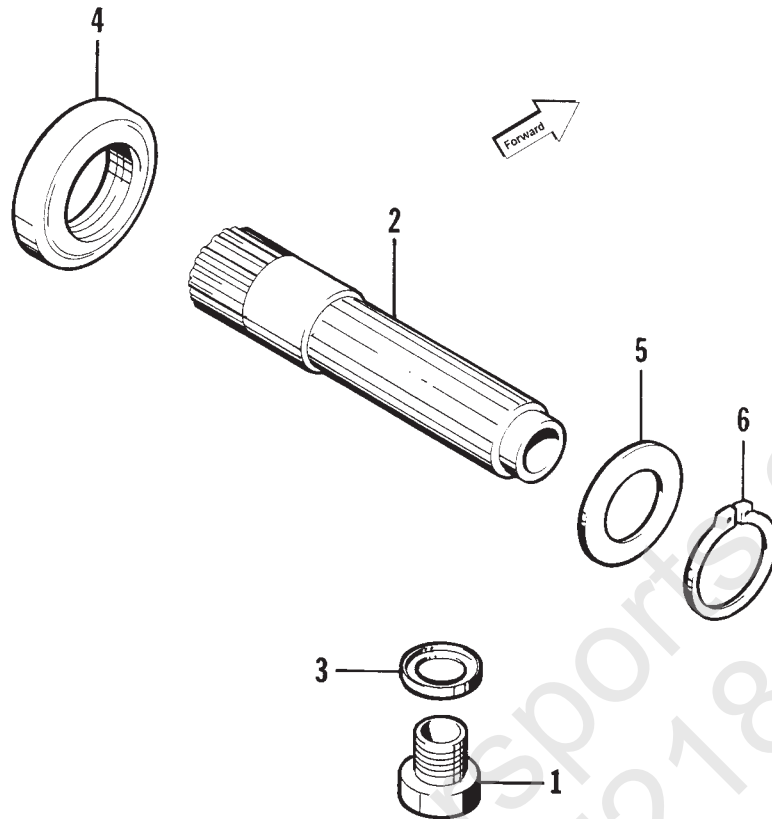

SECONDARY DRIVE ASSEMBLY

0733-824

Ref.	Part No.	Qty.	Description	Ref.	Part No.	Qty.	Description
1	3435-010	1	Joint Assembly, Rear Output (inc. 2-6)	11	3435-003	1	Flange, Output Joint
2	3435-066	1	•• Boot Set, Joint (inc. 3-6)	12	3423-028	2	Washer, Rear Output Flange
3	3423-210	1	••• Ring, Snap	13	3423-025	1	Nut
4	3423-211	1	••• Clamp	14	3402-062	1	Bearing, Roller
5	3435-067	1	••• Boot	15	3423-072	1	C-Ring
6	3423-212	1	••• Clamp	16	3004-552	4	Screw, Cap
7	3446-222	1	Gear, Secondary Driven Bevel	17	3423-135	2	Retainer
8	3446-037	1	Shaft - Rear	18	3423-136	1	Nut, Secondary Driven Gear
9	3402-017	1	Shim, 25 x 34 x .6 mm	19	3423-137	1	Washer
	3402-018	1	Shim, 25 x 34 x .65 mm	20	8408-820	4	Screw, Cap
	3402-019	1	Shim, 25 x 34 x .700 mm	21	3402-067	1	Bearing, Secondary Driven Shaft
	3402-020	1	Shim, 25 x 34 x .75 mm	22	3423-023	1	Nut
	3402-021	1	Shim, 25 x 34 x .80 mm	23	3423-032	1	Washer
	3402-022	1	Shim, 25 x 34 x .85 mm	24	3446-221	1	Gear, Secondary Drive Bevel
	3402-023	1	Shim, 25 x 34 x .90 mm	25	3446-035	1	Shim Set
	3402-024	1	Shim, 25 x 34 x .95 mm	26	3402-255	1	Plug, Transfer Cover Hole
	3402-025	1	Shim, 25 x 34 x 1 mm	27	3446-153	1	Retainer, Transfer Cover Plug
	3402-028	1	Shim, 25 x 34 x 1.05 mm	28	3423-169	2	Screw, Cap
	3402-029	1	Shim, 25 x 34 x 1.10 mm	29	3446-031	2	Retainer, Secondary Driveshaft Bearing
	3402-030	1	Shim, 25 x 34 x 1.15 mm	30	3402-180	1	Bearing, Sub Transmission
	3402-031	1	Shim, 25 x 34 x 1.20 mm	31	3446-231	1	Gasket, Retainer
10	3402-072	2	Seal, Oil				

SHIFTER ASSEMBLY

0732-938

Ref.	Part No.	Qty.	Description	Ref.	Part No.	Qty.	Description
1	3446-046	1	Plug, Oil	4	3402-071	1	Seal, Oil
2	3446-225	1	Shaft, Shift	5	3005-167	1	Washer, Shaft - Left
3	3402-012	1	Gasket, Oil Plug	6	3423-193	1	Circlip, Shaft - Left