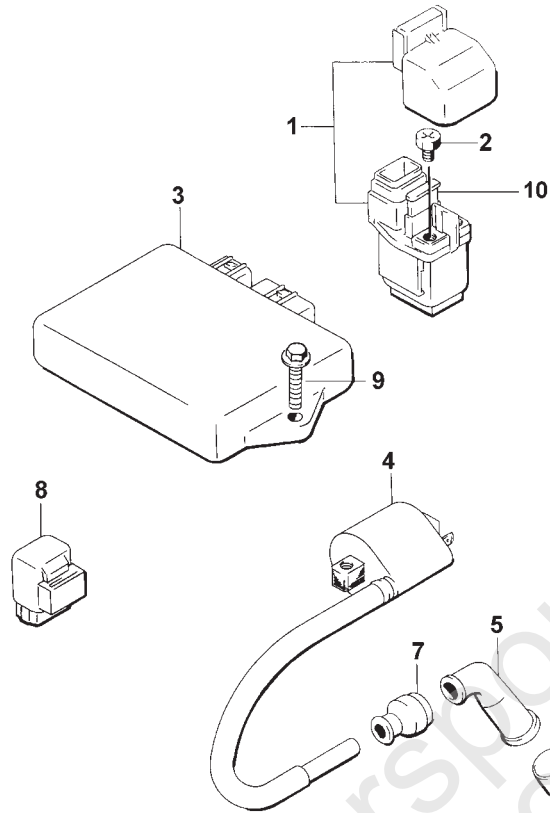

ELECTRICAL COMPONENTS ASSEMBLY

0732-322

Ref.	Part No.	Qty.	Description	Ref.	Part No.	Qty.	Description
1	3530-001	1	Relay, Starter Motor - Assembly	6	3430-008	1	Seal, Spark Plug
2	3423-020	2	Screw, Cap	7	3430-009	1	Seal, High Tension Cord
3	3430-014	1	CDI Unit	8	3530-008	1	Relay, Neutral Start - Assembly
4	3530-004	1	Coil, Ignition - Assembly	9	8476-616	2	Screw, Cap
5	3430-007	1	Cap, Spark Plug	10	0630-098	1	Fuse, 30 Amp