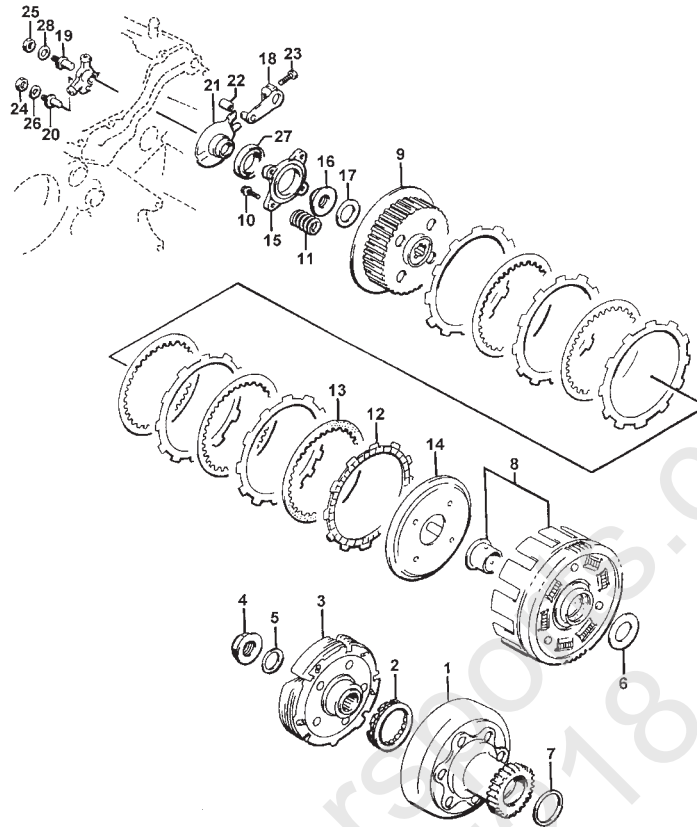

CAM CHAIN ASSEMBLY

0732-308

Ref.	Part No.	Qty.	Description	Ref.	Part No.	Qty.	Description
1	3402-133	1	Chain, Cam	6	3402-136	1	Adjuster, Tensioner - Assembly
2	3402-134	1	Guide, Chain	7	3402-137	1	Gasket
3	3402-135	1	Tensioner, Chain	8	3004-475	2	Screw, Cap
4	3423-074	1	Screw, Cap	9	3003-290	2	Gasket
5	3003-188	1	Washer				

OIL FILTER/PUMP ASSEMBLY

0732-310

Ref.	Part No.	Qty.	Description	Ref.	Part No.	Qty.	Description
1	3402-153	1	Pump, Engine Oil	9	3402-157	1	Cap, Oil Strainer
2	3402-026	1	Gear, Driven	10	3423-077	1	O-Ring
3	3423-046	1	Pin	11	3004-756	4	Screw, Cap
4	3423-115	1	Washer	12	0436-001	1	Filter, Engine Oil
5	3423-184	1	Circlip	13	3402-036	1	Plug, Drain
6	3423-113	3	Screw, Cap	14	3402-012	1	Gasket
7	3402-156	1	Strainer, Engine Oil	15	3402-154	1	Valve, Oil Relief - Assembly
8	0693-389	2	Screw, Cap	16	3402-158	1	Union, Oil Filter

CLUTCH ASSEMBLY

0732-312

Ref.	Part No.	Qty.	Description	Ref.	Part No.	Qty.	Description
1	3446-001	1	Housing, Starter Clutch	15	3446-009	1	Plate, Clutch Release
2	3446-003	1	Clutch, Primary Drive One Way	16	3423-080	1	Nut, Clutch Sleeve Hub
3	3446-227	1	Shoe, Starter Clutch	17	3423-032	1	Washer, Sleeve Hub
4	3423-081	1	Nut, Starter Clutch Shoe	18	3446-011	1	Arm, Clutch Release
5	3423-032	1	Washer, Starter Shoe	19	3423-333	1	Bolt, Clutch (No. 1)
6	3423-122	1	Washer, Primary Driven	20	3423-083	2	Bolt, Clutch (No. 2)
7	3423-186	1	Washer, Primary Driven	21	3446-214	1	Guide, Release Roller
8	3446-002	1	Gear, Primary Driven - Assembly	22	3446-013	1	Roller, Clutch Release - Assembly
9	3446-213	1	Hub, Clutch Sleeve	23	3423-125	1	Bolt, Clutch Release Arm
10	3423-330	4	Screw, Cap, Clutch Spring	24	3008-014	1	Nut, Clutch Release (No. 2)
11	3446-005	4	Spring, Clutch	25	3423-022	1	Nut, Clutch Release (No. 1)
12	3446-006	6	Plate, Clutch Drive	26	3423-027	1	Washer, Clutch (No. 2)
13	3446-226	5	Plate, Clutch Driven	27	3402-186	1	Bearing, Clutch
14	3446-008	1	Disk, Clutch Pressure	28	3423-204	1	Washer, Clutch (No. 1)