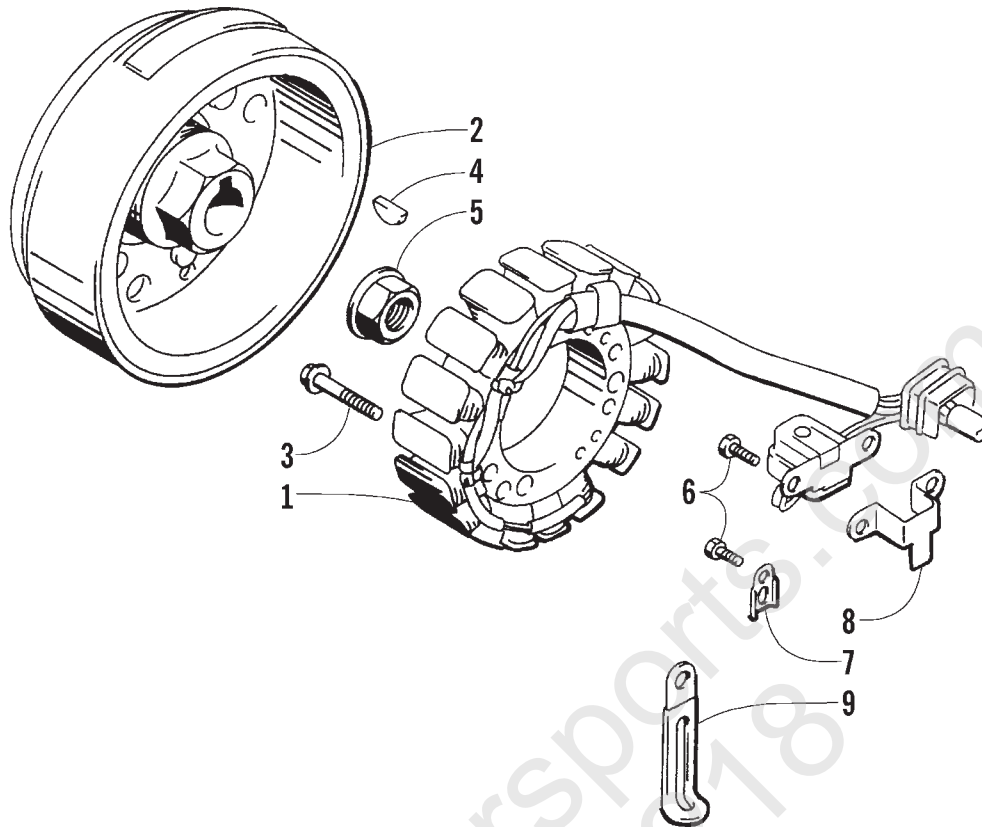

MAGNETO ASSEMBLY

0732-321

Ref.	Part No.	Qty.	Description	Ref.	Part No.	Qty.	Description
1	3430-011	1	Stator Assembly	6	3423-005	3	Screw, Cap
2	3430-012	1	Rotor	7	3430-005	1	Clamp, Magneto (No. 1)
3	3423-162	3	Bolt, Magneto	8	3430-006	1	Clamp, Magneto (No. 2)
4	0691-785	1	Key, Magneto	9	3002-964	1	Clamp, Magneto (No. 3)
5	3423-086	1	Nut, Magneto