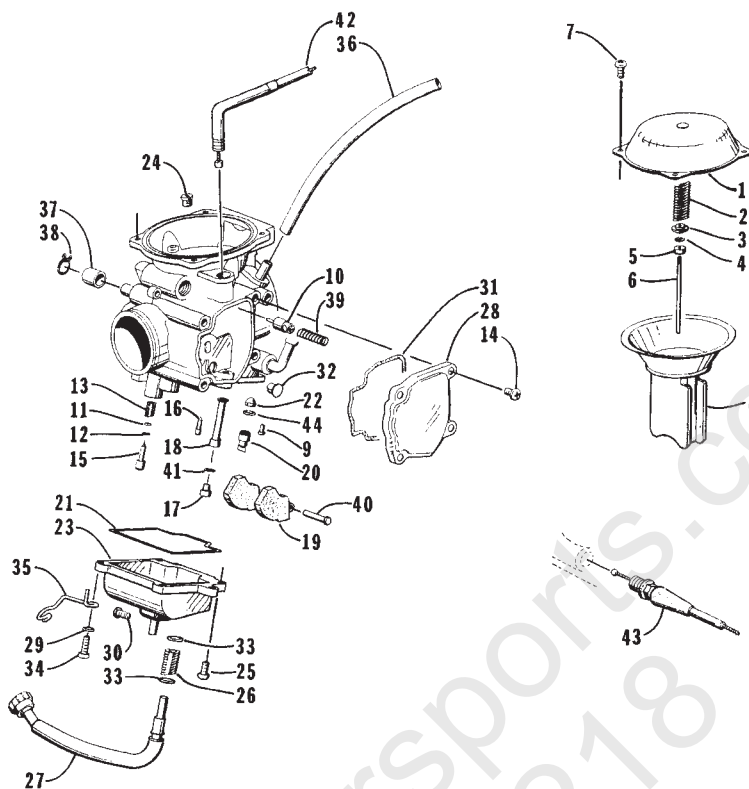

REAR AXLE ASSEMBLY

0733-408

Ref.	Part No.	Qty.	Description	Ref.	Part No.	Qty.	Description
1	0502-050	1	Housing, Axle - Rear Right	12	0423-010	1	Washer, Shoulder
2	8409-030	2	Screw, Cap	13	0502-005	1	Housing, Axle - Rear Left
3	8409-025	1	Screw, Cap	14	0402-068	2	Seal
4	0402-191	2	Axle - Rear	15	0423-033	2	C-Clip
5	0402-139	1	Gasket, Rear Axle - Right	16	0402-003	2	Bearing, Wheel Hub - Rear
6	0402-147	1	Bladder, Case	17	8424-802	2	Nut
7	0123-811	1	Tie, Cable	18	0423-031	2	Nut, Speed
8	8476-616	2	Screw, Cap	19	0406-097	1	Panel, Gear Case - Rear
9	0506-135	1	Hitch, Trailer	20	8408-820	1	Screw, Cap
10	8408-840	2	Screw, Cap	21	8050-252	1	Washer
11	0402-138	1	Gasket, Rear Axle - Left				

WIRING HARNESS ASSEMBLY

0732-928

Ref.	Part No.	Qty.	Description	Ref.	Part No.	Qty.	Description
1	0486-007	1	Harness, Main	7	8476-625	2	Screw, Cap
2	0445-003	1	Cable, Battery/Electric Start Relay	8	0402-168	1	Retainer, Switch
3	0445-002	1	Cable, Battery/Ground	9	0445-004	1	Cable, Battery/Electric Start
4	0123-903	AR	Tie, Cable	10	0423-075	3	Clip, Snap-In
5	0409-009	2	Switch, Brake - Assembly	11	0423-065	1	Base, Wire Tie
6	3430-016	1	Regulator, Voltage	12	0406-266	1	Tube, Loom