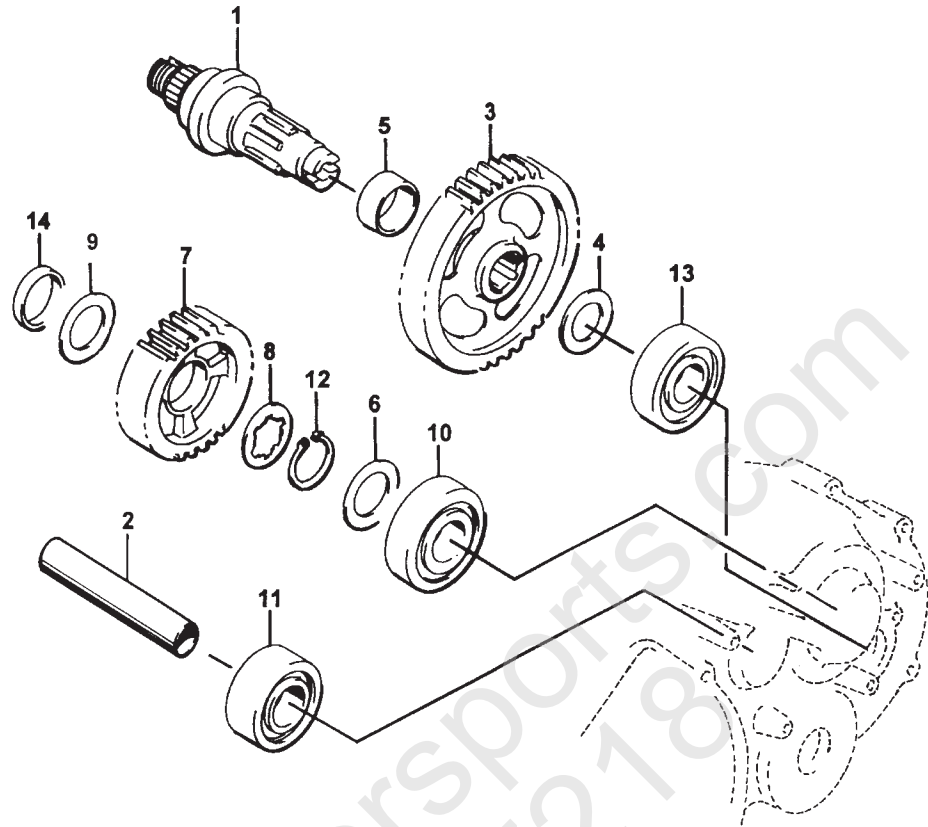

SECONDARY TRANSMISSION ASSEMBLY

0732-936

Ref.	Part No.	Qty.	Description	Ref.	Part No.	Qty.	Description
1	3446-224	1	Shaft, Output	8	3423-036	1	Washer
2	3446-109	1	Spacer, Idle Gear	9	3423-209	1	Washer
3	3446-072	1	Gear, Driven	10	3402-046	1	Bearing, Driveshaft - Left
4	3423-150	1	Washer	11	3402-047	1	Bearing, Center Shaft - Left
5	3402-015	1	Spacer, Drive	12	3423-066	1	Circlip, (No. 1)
6	3402-194	1	Washer	13	3402-045	1	Bearing Set - Left
7	3446-110	1	Gear, (No. 1)	14	3446-068	1	Spacer