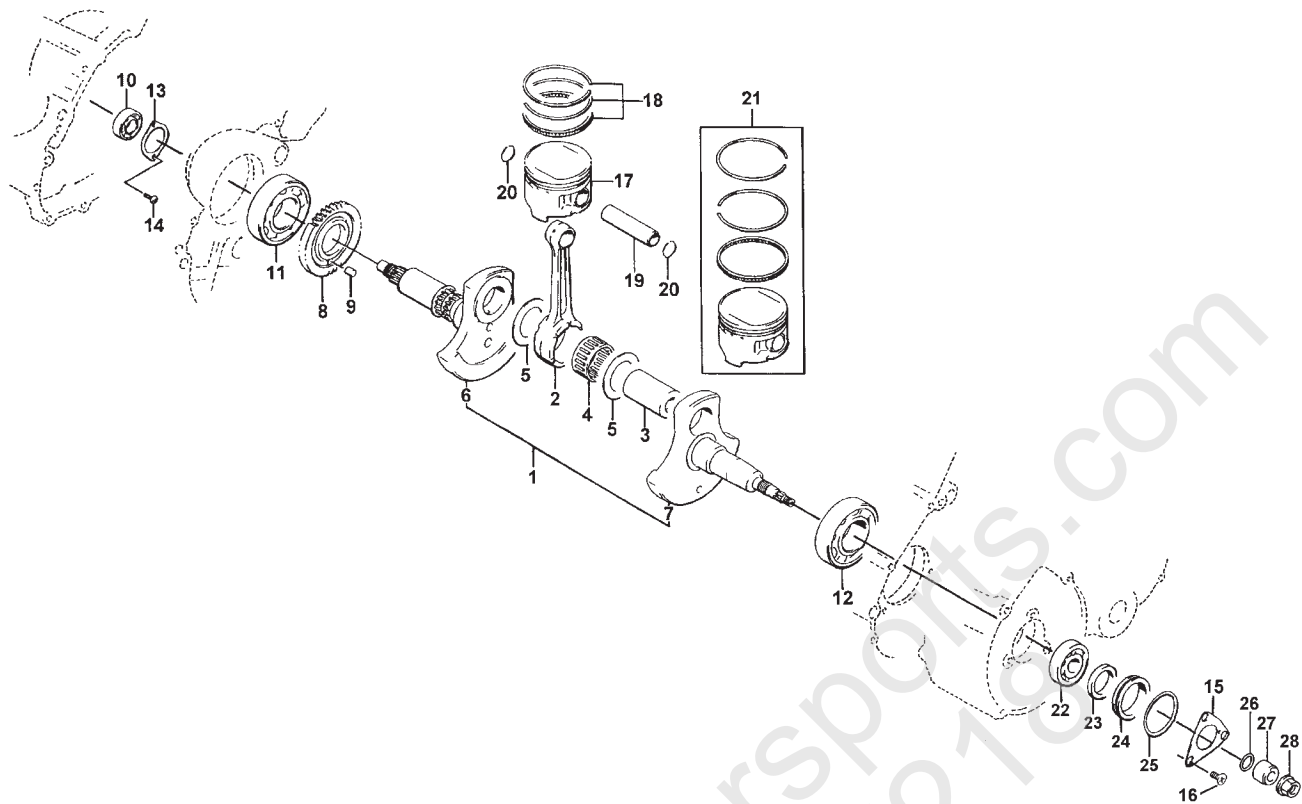

CRANKSHAFT ASSEMBLY

0733-821 * Not a Service Part

Ref.	Part No.	Qty.	Description	Ref.	Part No.	Qty.	Description
1	<u>3402-339</u>	1	Crankshaft - Assembly (inc. 2-9)	17	<u>3402-340</u>	1	Piston
2	<u>3402-341</u>	1	• Rod, Connecting	18	3402-114	1	Ring Set, Piston
3	3402-116	1	• Pin, Crank	3436-011	1	Ring Set (+0.5 mm)	
4	3402-064	1	• Bearing	3436-012	1	Ring Set (+1.0 mm)	
5	3423-030	2	• Washer	19	3402-110	1	Pin
6	<u>3402-342</u>	1	• Crankshaft Set - Right (inc. 8-9)	20	3423-069	2	Circlip
7	<u>3402-343</u>	1	• Crankshaft - Left	21	<u>3402-346</u>	1	Piston Set (OS0.5 mm)
8	*	1	• Gear, Balancer Drive	<u>3402-347</u>	1	Piston Set (OS1.0 mm)	
9	*	1	• Pin	22	3402-051	1	Bearing
10	3402-044	1	Bearing - Right	23	3402-070	1	Seal, Oil
11	3402-058	1	Bearing - Center	24	3402-119	1	Spacer
12	3402-054	1	Bearing - Left	25	3423-063	1	O-Ring
13	3402-120	1	Retainer, Bearing - Right	26	3423-053	1	O-Ring
14	3423-017	2	Screw, Cap	27	<u>3402-348</u>	1	Spacer, Bearing
15	3402-188	1	Retainer, Oil Seal - Left	28	3004-491	1	Nut
16	3423-018	3	Screw, Cap