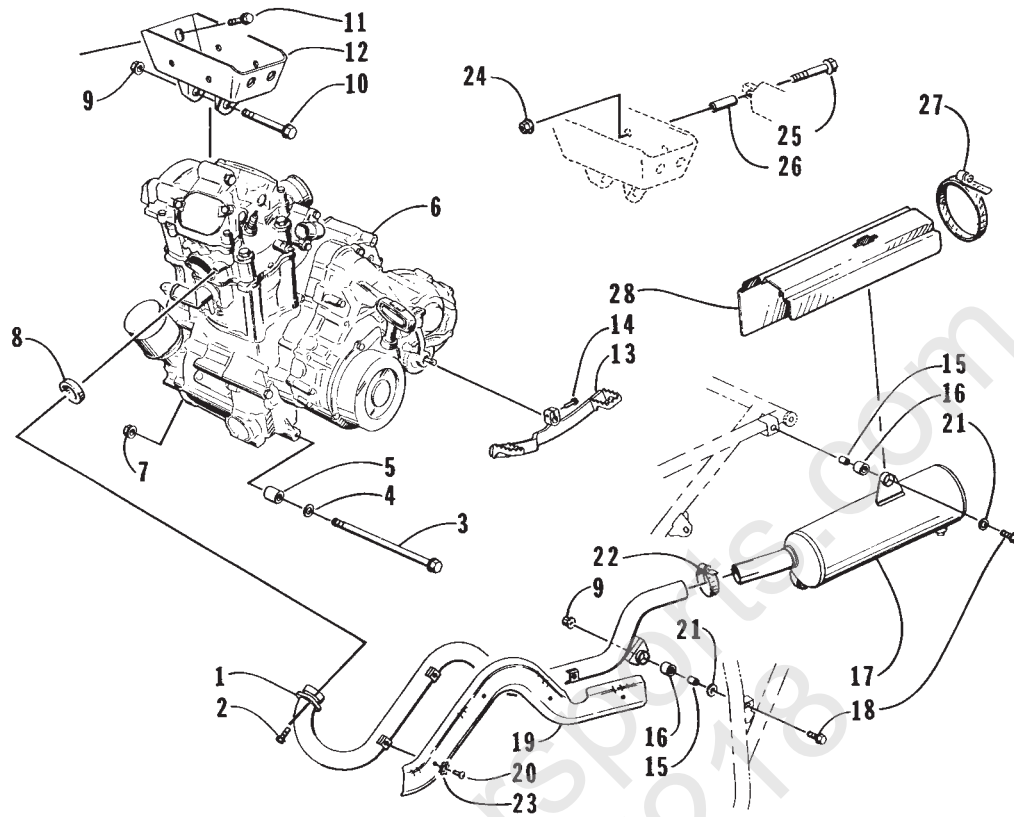

ENGINE AND EXHAUST

0733-371

Ref.	Part No.	Qty.	Description	Ref.	Part No.	Qty.	Description
1	0512-001	1	Pipe, Exhaust	15	0412-003	3	Spacer, Exhaust
2	8408-820	2	Screw, Cap	16	0412-004	3	Bushing, Rubber
3	3423-003	2	Screw, Cap	17	0412-005	1	Muffler
4	0423-050	2	Washer, Engine	18	8408-830	3	Screw, Cap
5	0423-042	1	Spacer, Engine	19	0406-224	1	Cover, Exhaust
6	0462-008	1	Engine	20	8477-610	4	Screw, Machine
7	8428-002	2	Nut, Lock	21	8050-252	3	Washer
8	0412-007	1	Seal, Exhaust	22	0214-015	1	Clamp
9	8424-802	2	Nut	23	8053-211	4	Washer, Star
10	8408-860	1	Screw, Cap	24	8424-602	2	Nut
11	8408-816	4	Screw, Cap	25	8476-640	2	Screw, Cap
12	0506-083	1	Bracket, Upper Engine	26	0107-630	2	Spacer
13	0502-016	1	Lever, Shift	27	0423-079	2	Clamp, Hose
14	8476-620	1	Screw, Cap	28	0406-298	1	Plate, Heat - Muffler