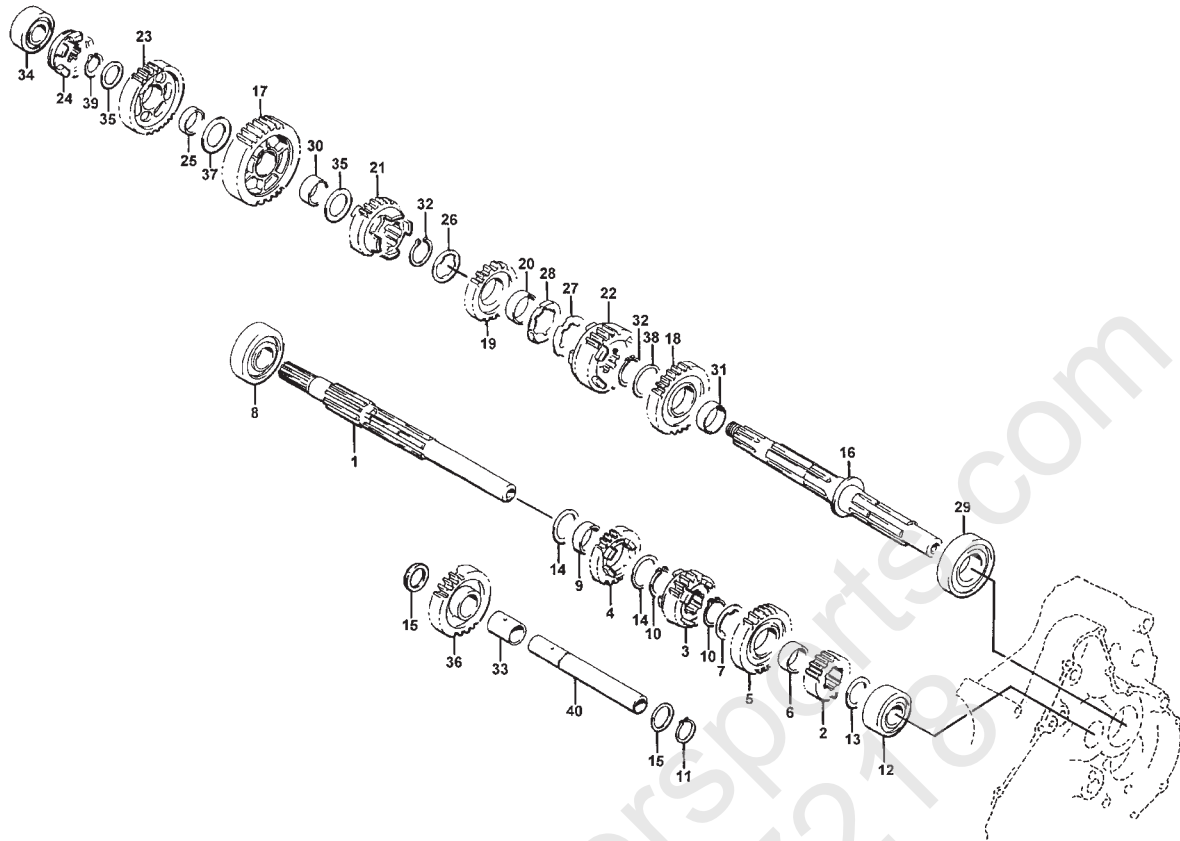

ATV 400 2x4

TRANSMISSION ASSEMBLY

0733-823

Ref.	Part No.	Qty.	Description	Ref.	Part No.	Qty.	Description
1	3446-014	1	Shaft, Counter	21	<u>3446-219</u>	1	Gear, 4th Driven
2	3446-016	1	Gear, 2nd Drive	22	<u>3446-220</u>	1	Gear, 5th Driven
3	<u>3446-215</u>	1	Gear, 3rd Drive	23	<u>3446-229</u>	1	Gear, Reverse Driven
4	3446-018	1	Gear, 4th Drive	24	3446-030	1	Dog, Reverse
5	<u>3446-216</u>	1	Gear, 5th Drive	25	3446-153	1	Bushing, Reverse Driven
6	3446-020	1	Bushing, 5th Drive Gear	26	3423-038	1	Washer, 3rd Driven - Right
7	3423-037	1	Washer, 5th Drive Gear	27	3423-039	1	Washer, 3rd Driven - Left
8	3402-050	1	Bearing, Center Shaft - Right	28	3423-040	1	Washer, 3rd Driven - Left
9	3402-081	1	Bushing, 4th Drive Gear	29	<u>3402-336</u>	1	Bearing, Driveshaft
10	3423-066	2	Circlip, 4th Drive	30	3402-080	1	Bushing, 1st Driven
11	3423-190	1	Circlip, Reverse Idle	31	3402-082	1	Bushing, 2nd Driven
12	3402-179	1	Bearing, Center Shaft	32	3423-188	2	Circlip, 2nd Driven
13	3402-195	1	Shim	33	3402-079	1	Bushing, Reverse Idle
14	3423-187	2	Washer, 4th Drive	34	3003-320	1	Bearing, Driveshaft - Right
15	3423-126	2	Washer, Reverse Idle	35	<u>3402-335</u>	2	Washer, Reverse Driven
16	3446-015	1	Shaft, Drive	36	3446-028	1	Gear, Reverse Idle
17	<u>3446-217</u>	1	Gear, 1st Driven	37	3423-131	1	Washer, 1st Driven - Right
18	3446-022	1	Gear, 2nd Driven	38	3003-605	1	Washer, 2nd Driven
19	<u>3446-218</u>	1	Gear, 3rd Driven	39	3423-189	1	Circlip, Reverse Driven
20	3446-024	1	Bushing, 3rd Driven	40	3446-027	1	Shaft, Reverse Idle